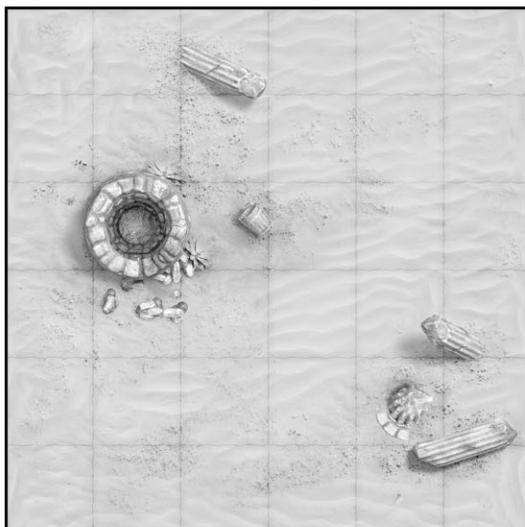

ASSEMBLY INSTRUCTIONS

For the printing: This file is set up for US letter-sized (8.5"x11") sheets.

Turn off any 'fit to page' options in your printer driver.

If you are printing A4-sized sheets, you may want to reduce the print size to 95% of the original.

1. 1, Print out the piece
2. 2, Cut it out
3. 3, Glue it on a bigger paper or foam and play with the full set!

You can find **here the updated Desert** product with 79 tiles!

If you would like to download the previous maps from the newsletter, click!

If you need grid turn on the GRID layer on the left side.

Use Adobe Reader 7.0 or higher.

**Desert Ruins
Tile „O”**